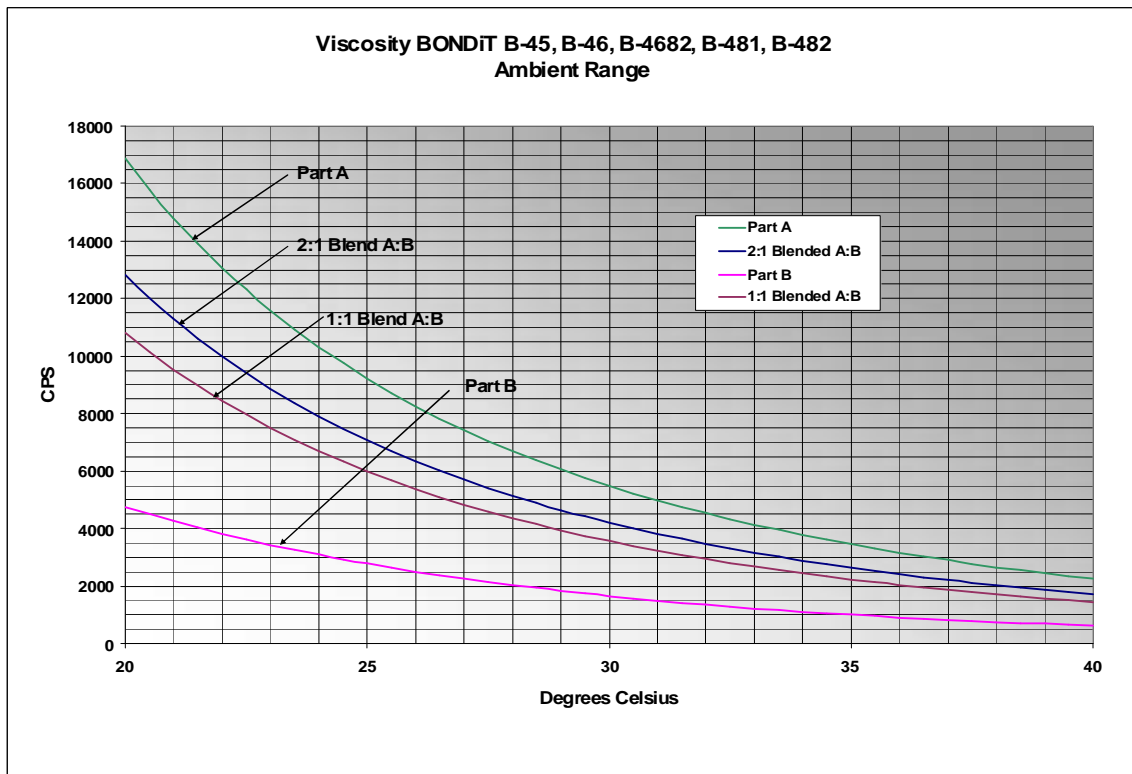

Adhesives and Coatings for Harsh Environments

Rev B /040406

www.reltekllc.com

2345 Circadian Way, Santa Rosa, CA 95407

707-284-8088 · Phone 707-284-8812 · Fax