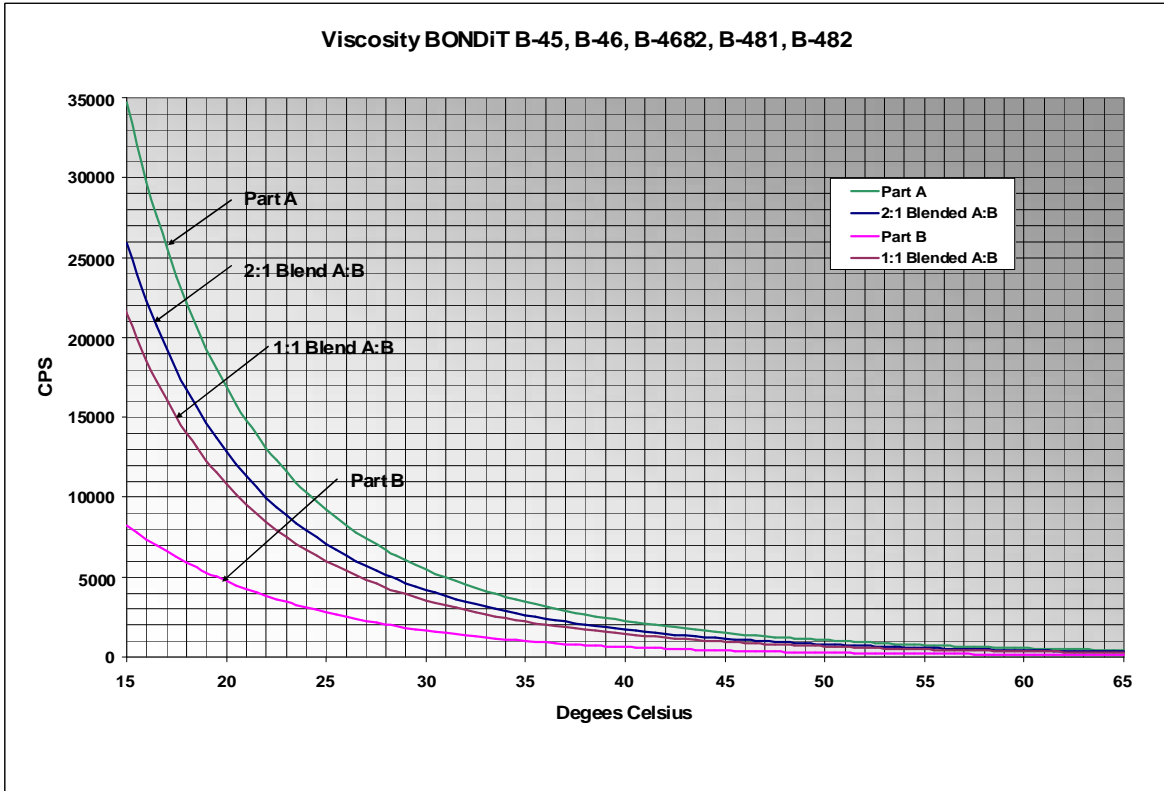

Adhesives and Coatings for Harsh Environments

Rev B /040406

www.reltekllc.com

2345 Circadian Way, Santa Rosa, CA 95407

707-284-8088 · Phone 707-284-8812 · Fax